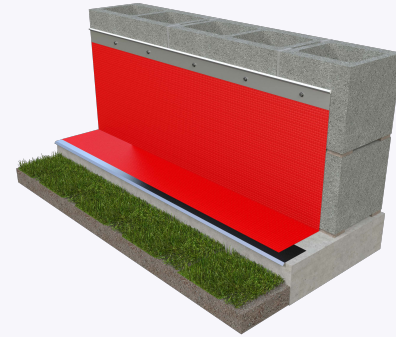

PRODUCT SUBMITTAL - GENFLASH COPPER

Recycled Content:

90% Recycled Content

Material Conformance:

GENFLASH® COPPER Fabric Flashing (non-asphaltic) consists of a single, solid sheet of copper bonded on both sides to layers of polymeric fabric.

****GENFLASH® COPPER requires the use of a Termination Bar****

Drip Edge Type 304 SS Width:

3"

Drip Edge Type 304 SS

Corners:

3" Outside Corner

3" Inside Corner

GENFLASH® Type 304