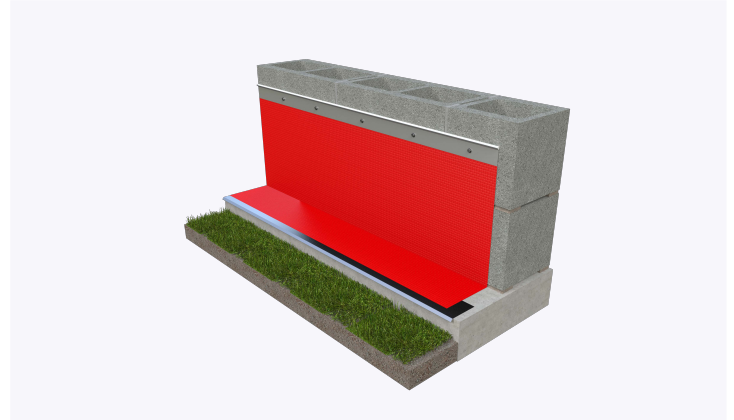

PRODUCT SUBMITTAL - GENFLASH COPPER

Recycled Content:

90% Recycled Content

Material Conformance:

GENFLASH® COPPER Fabric Flashing (non-asphaltic) consists of a single, solid sheet of copper bonded on both sides to layers of polymeric fabric.

This innovative product boasts exceptional puncture and tear resistance, engineered for enduring performance throughout the wall's lifespan.

High puncture resistance

Mold resistant: passes ASTM D3273

Fire resistant: passes ASTM E84, Class A

Life of the wall warranty

Compatible with:

Insulation

Spray Polyurethane Foam,

Air barriers

Construction sealants

Sizes/Finishes:

GENFLASH® COPPER (25ft Long Rolls)

Widths: 12" 18" 24" 36"

Thickness: 3oz 5oz 7oz

Termination Bar Finish:

AL

304 SS

Termination Bar Type:

Type F

Type L

GENFLASH® COPPER requires the use of a Termination Bar

Drip Edge Type 304 SS Width:

3"

Drip Edge Type 304 SS

Corners:

3" Outside Corner

3" Inside Corner

GENFLASH® Type 304

SS Corners & End Dams:

Outside Corner

Inside Corner

End Dam

In order to email your submittal sheet information, you must have Adobe Acrobat installed on your computer.

NOTE

The information provided herein is for general informational purposes only and does not constitute a professional opinion or engineering judgment. It is not intended to replace the design, detailing, or project-specific determinations of the licensed architect or engineer of record.

Each project is unique. The selection, application, suitability, and proper installation of these products are the sole responsibility of the design professional and installer based on project-specific conditions, substrate, exposure, and applicable codes.

All products and information referenced herein are subject to 3GEN Masonry Products, Inc.'s Terms and Conditions of Sale, including all limitations of liability, disclaimers of warranties, and exclusive remedies, as published and in effect at the time of sale.

Mailing Address

8528 Davis Blvd., #134-246 North
Richland Hills, TX 76182 Tel#:
1-800-556-5785

3genmp.com

Warehouse Address

8550 Parkway Drive Leeds,
AL 35094 Tel#:
1-800-556-5785